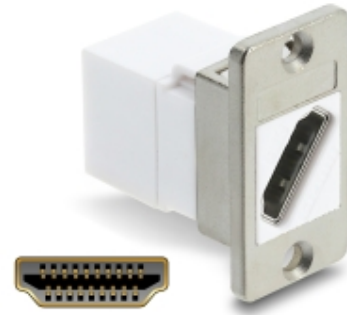

# Panel Mount HDMI female to HDMI female diagonal 8K 60 Hz white

## Description

This panel mount by Delock can be used to extend e.g. an HDMI cable and is suitable for installation in a housing.

**Item no. 91101**

EAN: 4043619911011

Country of origin: China

Package: Zip poly bag

## Technical details

- Connectors:
  - 1 x HDMI female
  - 1 x HDMI female
- Resolution up to 7680 x 4320 @ 60 Hz (depending on the system and the connected hardware)
- Integrated name plate
- Panel cut-out (WxH): ca. 16.8 x 22.3 mm
- Countersink for conical screws, distance ca. 28.9 mm
- Mounting hole diameter: ca. 3.3 mm
- Screw type: #4-40 UNC
- Material: zinc diecast / plastic
- Colour: silver / white
- Dimensions (LxWxH): 31.3 x 19.0 x 35.5 mm

## Physical characteristics

Material:	zinc diecast / plastic
Length:	31.3 mm
Width:	19.0 mm
Height:	35.5 mm
Colour:	white silver