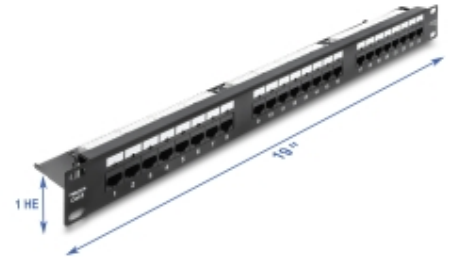

# 19" 1U Patch Panel 24 port Cat.6 with LED and strain relief rail unshielded black

## Description

The 19" patch panel (1U) with 24 Cat.6 RJ45 ports by Delock serves as a central distribution point for structured network cabling. The cables are securely connected via LSA connectors on the rear, while the robust metal housing ensures stability in the network cabinet.

### With LED indicator

The integrated LED status indicators on each port facilitate troubleshooting and enable quick identification of active connections. Ideal for professional IT infrastructures, server rooms and network cabinets.

### With strain relief

The strain relief rail secures the network cables in place with cable ties, relieves strain on the LSA connections and ensures neat and stable cable routing.

**Item no. 91087**

EAN: 4043619910878