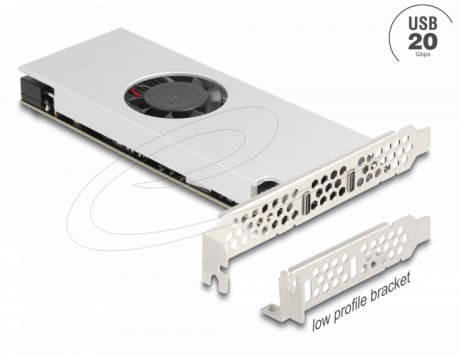

# Delock PCI Express x16 Card to 2 x USB 20 Gbps USB Type-C™ Dual Channel with Fan and Heat Sink in Low Profile Form Factor

## Description

This PCI Express card by Delock expands the PC by **two external USB 20 Gbps ports**. Different USB devices such as USB flash memory, card reader, external enclosure etc. can be connected.

## Dual channel

The card has two **ASM3242** chipsets one for each USB Type-C™ connector. This ensures the high data transfer rate of 20 Gbps on all ports when used at the same time.

**Item no. 90805**

EAN: 4043619908059

## Technical details

- Connectors:
  - external:
    - 2 x USB 20 Gbps USB Type-C™ female
  - internal:
    - 1 x PCI Express x16, V3.0
    - 1 x 6 pin PCIe power female
- Chipset: Asmedia ASM3242, PLX PEX8747
- Data transfer rate up to 20 Gbps
- Downwards compatible to USB 3.0, USB 2.0, USB 1.1
- Power supply via PCI Express interface or via 6 pin power connector
- Electrical power per port: max. 7.5 watt (5 V / 1.5 A)
- Bootable
- Supports UASP
- Supports eXtensible Host Controller Interface (xHCI) specification 1.1
- Supports Multiple INs
- Heat sink with 40 mm fan