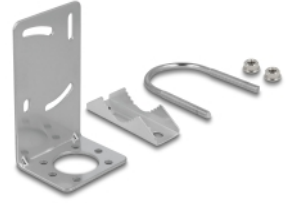

LTE MIMO Antenna 2 x SMA Plug 8 dBi directional with connection cable RG-58 10 m white outdoor

Description

This antenna by Delock allows the usage of different LTE bands indoors and outdoors. It is completely compatible to GSM, UMTS, LTE, ZigBee, DECT, Z-Wave, NB-IoT, WLAN, Bluetooth and LoRa 868 MHz / 915 MHz.

2 x 10 m

Item no. 89891

EAN: 4043619898916

Country of origin: China

Package: Box

Technical details

- Connectors: 2 x SMA plug
- GSM, UMTS, LTE, ZigBee, DECT, Z-Wave, NB-IoT, WLAN, Bluetooth, ISM, LoRa 868 MHz / 915 MHz, MIMO
- Frequency range:
 - 698 - 960 MHz
 - 1710 - 2700 MHz
- Antenna gain: 8 dBi
- Impedance: 50 Ohm
- VSWR: 2.0
- Polarisation: vertical, horizontal
- HBW horizontal beamwidth: 75°
- VBW vertical beamwidth: 65°
- Cable type: RG-58
- Cable length incl. connectors: ca. 10 m
- Operating temperature: -40 °C ~ 65 °C
- Housing material: ABS
- Weight: ca. 0.7 kg
- Dimensions (LxWxH): ca. 23.7 x 22.9 x 5.0 cm
- Max. Pole diameter: ca. 5.5 cm

System requirements

- Device with two free SMA connectors
-

Package content

- Antenna
- Mounting material:
Nut, washer, mounting bracket and pole mounting bracket

Images

General

Mounting type:	wall pole
Suitable for indoor:	yes
Suitable for outdoor:	yes

Physical characteristics

Antenna type:	directional
Housing material:	ABS
Weight:	0.9 kg
Cable type:	RG-58
Cable attenuation:	0.6 dB @ 1 GHz per meter

Cable colour:	black
Cable length incl. connectors:	10 m
Length:	23.7 cm
Width:	22.9 cm
Height:	5.0 cm
Colour:	white