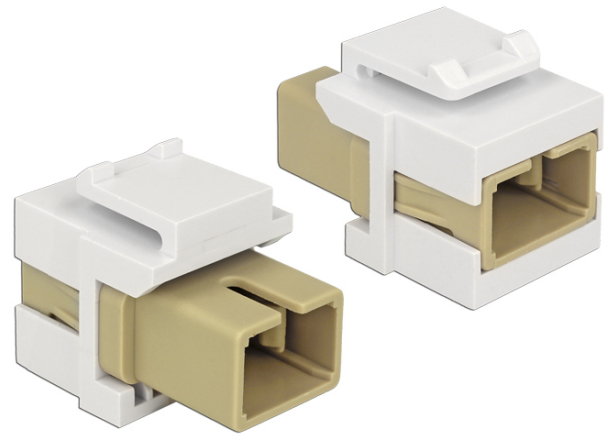

Delock Keystone module SC Simplex female > SC Simplex female

Description

This module by Delock can be used to extend fiber optic cables. With its standardised dimensions it can be used for easy snap-in mounting in e.g. a Keystone patch panel, face plate or surface-mount box.

Specification

- Connectors:
 - 1 x SC Simplex female >
 - 1 x SC Simplex female
- For multi-mode fiber
- Phosphor bronze sleeve
- With dust cover
- For Keystone ports with 19.2 x 14.9 mm
- Colour: white
- Dimensions (LxWxH): ca. 33.0 x 17.8 x 21.8 mm

System requirements

- A free SC plug

Package content

- Keystone module

Item no. 86331

EAN: 4043619863310

Country of origin: China

Package: Poly bag