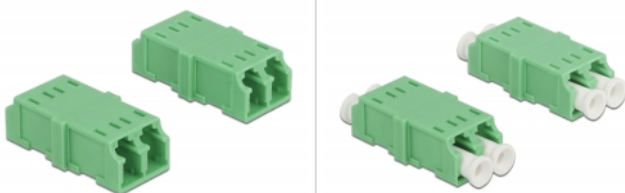

Optical Fiber Coupler LC Duplex female to LC Duplex female 4 pieces

Description

With this LC Duplex coupling by Delock, two optical fiber male connectors can be easily connected to each other. The coupling enables a direct connection to the optical fiber cable and is suitable for simple mounting in optical fiber connection boxes.

Specification

- Connectors:
 - 1 x LC Duplex female >
 - 1 x LC Duplex female
- For single-mode fiber APC
- Ceramic sleeve
- With dust cover
- Operating temperature: -20 °C ~ 70 °C
- Material: plastic
- Colour: green
- Dimensions (LxWxH): ca. 35.6 x 14.8 x 9.3 mm

System requirements

- A free LC Duplex plug

Package content

- 4 x LC Duplex coupler

Item no. 85924

EAN: 4043619859245

Country of origin: China

Package: Zip poly bag

Images

Interface	
Connector 1:	1 x LC Duplex female
Connector 2:	1 x LC Duplex female
Technical characteristics	
Operating temperature:	-20 °C ~ 70 °C
Physical characteristics	
Material:	plastic
Length:	35,6 mm
Width:	14.8 mm
Height:	9.3 mm
Colour:	green