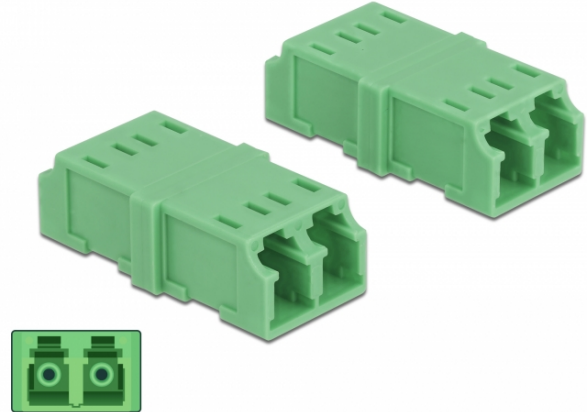

Optical Fiber Coupler LC Duplex female to LC Duplex female 4 pieces

Description

With this LC Duplex coupling by Delock, two optical fiber male connectors can be easily connected to each other. The coupling enables a direct connection to the optical fiber cable and is suitable for simple mounting in optical fiber connection boxes.

Protection by dust cover

The coupling is equipped with an appropriate cap to protect the sleeve from dust and to keep it clean.

Note

The coupling is suitable for the Delock optical fiber connection boxes 85921 and 85922.

Specification

- Connectors:
 - 1 x LC Duplex female >
 - 1 x LC Duplex female
- For single-mode fiber APC
- Ceramic sleeve
- With dust cover
- Operating temperature: -20 °C ~ 70 °C
- Material: plastic
- Colour: green
- Dimensions (LxWxH): ca. 35.6 x 14.8 x 9.3 mm

Images

Interface	
Connector 1:	1 x LC Duplex female
Connector 2:	1 x LC Duplex female
Technical characteristics	
Operating temperature:	-20 °C ~ 70 °C
Physical characteristics	
Material:	plastic
Length:	35,6 mm
Width:	14.8 mm
Height:	9.3 mm
Colour:	green