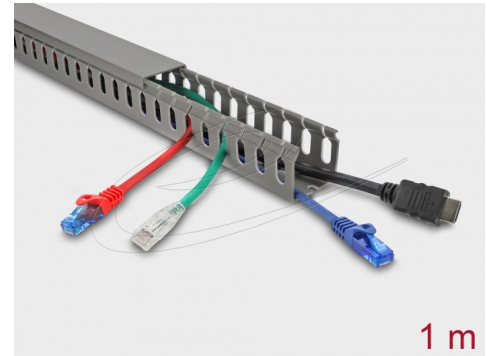

## Description

This wiring duct by Delock is suitable for the safe and tidy routing of electrical lines and cables in buildings or server rooms.

### Easy access and flexible cable routing

The cable duct has several slots for pulling the cables through, so that the cables can be easily fed in and out of the duct. Easy opening and closing of the cover profile allows quick access to the cabling at any time.

### Simple and flexible mounting with screws or adhesive tape

The wiring duct offers versatile mounting options and can be installed on walls, ceilings, floors or in the switch cabinet. For quick installation, it can be fitted with adhesive tape on the underside for easy attachment to smooth surfaces. Alternatively, the duct can also be mounted with screws for particularly stable fastening.

## Technical details

- Slotted wiring channel
- Removable cover
- Secure cable routing
- Individually shortenable
- Heat-resistant up to 85 °C
- Material: PVC
- Colour: grey
- Dimensions (LxWxH): ca. 1000 x 40 x 40 mm