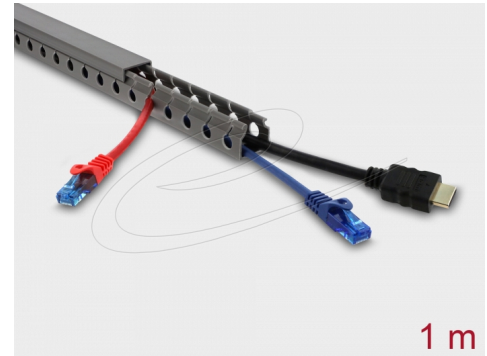

Delock Wiring Duct 25 x 25 mm - length 1 m grey

Description

This wiring duct by Delock is suitable for the safe and tidy routing of electrical lines and cables in buildings or server rooms.

Easy access and flexible cable routing

The cable duct has several slots for pulling the cables through, so that the cables can be easily fed in and out of the duct. Easy opening and closing of the cover profile allows quick access to the cabling at any time.

Simple and flexible mounting with screws or adhesive tape

The wiring duct offers versatile mounting options and can be installed on walls, ceilings, floors or in the switch cabinet. For quick installation, it can be fitted with adhesive tape on the underside for easy attachment to smooth surfaces. Alternatively, the duct can also be mounted with screws for particularly stable fastening.

Item no. 22027

EAN: 4043619220274

Country of origin: China

Package: White Box

Technical details

- Slotted wiring channel
- Removable cover
- Secure cable routing
- Individually shortenable
- Heat-resistant up to 85 °C
- Material: PVC
- Colour: grey
- Dimensions (LxWxH): ca. 1000 x 25 x 25 mm