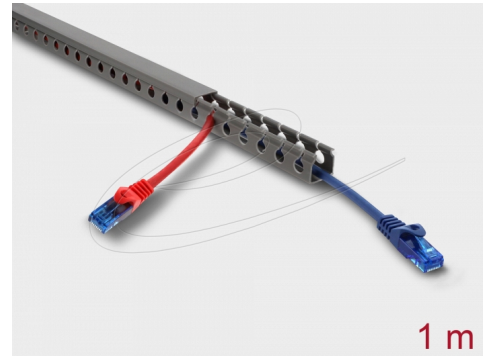

## Description

This wiring duct by Delock is suitable for the safe and tidy routing of electrical lines and cables in buildings or server rooms.

### Easy access and flexible cable routing

The cable duct has several slots for pulling the cables through, so that the cables can be easily fed in and out of the duct. Easy opening and closing of the cover profile allows quick access to the cabling at any time.

### Simple and flexible mounting with screws or adhesive tape

The wiring duct offers versatile mounting options and can be installed on walls, ceilings, floors or in the switch cabinet. For quick installation, it can be fitted with adhesive tape on the underside for easy attachment to smooth surfaces. Alternatively, the duct can also be mounted with screws for particularly stable fastening.

## Technical details

- Slotted wiring channel
- Removable cover
- Secure cable routing
- Individually shortenable
- Heat-resistant up to 85 °C
- Material: PVC
- Colour: grey
- Dimensions (LxWxH): ca. 1000 x 20 x 20 mm