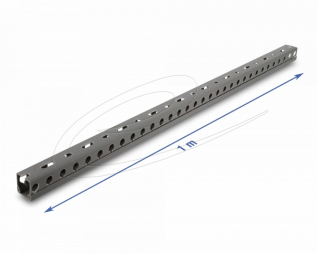

### Easy access and flexible cable routing

The cable duct has several slots for pulling the cables through, so that the cables can be easily fed in and out of the duct. Easy opening and closing of the cover profile allows quick access to the cabling at any time.

### Simple and flexible mounting with screws or adhesive tape

The wiring duct offers versatile mounting options and can be installed on walls, ceilings, floors or in the switch cabinet. For quick installation, it can be fitted with adhesive tape on the underside for easy attachment to smooth surfaces. Alternatively, the duct can also be mounted with screws for particularly stable fastening.

## Technical details

- Slotted wiring channel
- Removable cover
- Secure cable routing
- Individually shortenable
- Heat-resistant up to 85 °C
- Material: PVC
- Colour: grey
- Dimensions (LxWxH): ca. 1000 x 20 x 20 mm

### Physical characteristics

Material:	PVC
Length:	1 m
Width:	20 mm
Height:	20 mm
Colour:	grey