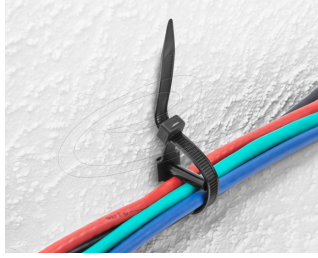

Delock Cable tie with dowel L 150 x W 7.0 mm black 100 pieces

Description

The cable tie with dowel by Delock is the perfect combination of cable fastening and anchoring. This multifunctional cable tie simplifies the installation of cables and wires on walls, ceilings or other solid surfaces. The integrated plug ensures a stable and secure fastening.

Integrated dowel

Saves on additional tools and enables easy installation directly into the wall or other surface.

Item no. 18914

EAN: 4043619189144

Country of origin: China

Package: White Box

Technical details

- With integrated dowel for wall mounting
- Length: ca. 150 mm
- Width: ca. 7 mm
- Bundle diameter: max. 35 mm
- Tensile strength: up to 38 kg
- Material: nylon 66
- Colour: black

Package content

- 100 x cable ties with dowel

Images

General

Mounting type:	Wall mounting
----------------	---------------

Physical characteristics

Material:	nylon 66
Length:	150 mm
Width:	7 mm
Colour:	black

Manufacturer information

Street	Beeskowdamm 13/15
Postal code	14167
City	Berlin
Country	Deutschland
E-Mail	info@delock.de
Website	www.delock.de