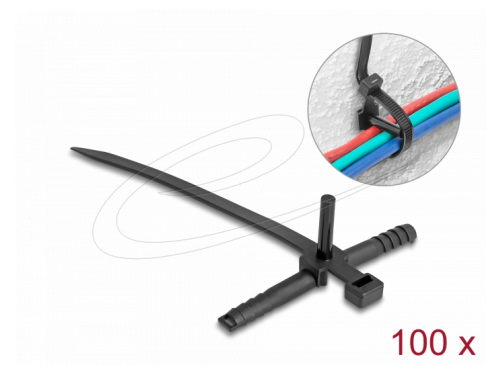

Delock Cable tie with dowel L 150 x W 7.0 mm black 100 pieces

Description

The cable tie with dowel by Delock is the perfect combination of cable fastening and anchoring. This multifunctional cable tie simplifies the installation of cables and wires on walls, ceilings or other solid surfaces. The integrated plug ensures a stable and secure fastening.

Integrated dowel

Saves on additional tools and enables easy installation directly into the wall or other surface.

Item no. 18914

EAN: 4043619189144

Country of origin: China

Package: White Box

Technical details

- With integrated dowel for wall mounting
- Length: ca. 150 mm
- Width: ca. 7 mm
- Bundle diameter: max. 35 mm
- Tensile strength: up to 38 kg
- Material: nylon 66
- Colour: black

Package content

- 100 x cable ties with dowel

Images

General

Mounting type:	Wall mounting
----------------	---------------

Physical characteristics

Material:	nylon 66
Length:	150 mm
Width:	7 mm
Colour:	black

Manufacturer information

Street	Beeskowdamm 13/15
Postal code	14167
City	Berlin
Country	Deutschland
E-Mail	info@delock.de
Website	www.delock.de